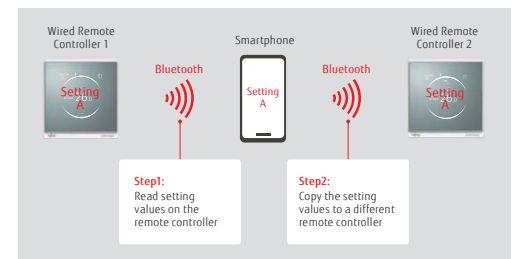

Initial Settings / Indoor Unit Function

The initial controller settings and indoor unit function settings can be sent from a smartphone by pairing with the controller via Bluetooth. It also can read the setting values of a paired controller, and send a copy of them to one or more additional controllers, significantly reducing installation time.