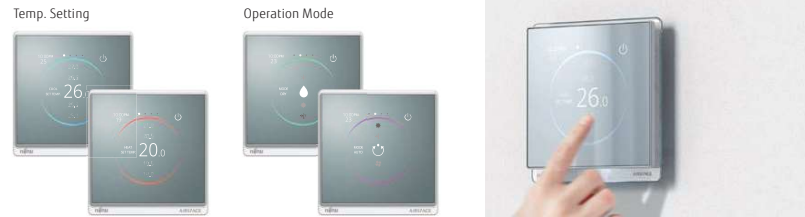

Intuitive operation

The touch screen is easily operated by swiping vertically and horizontally, and users can operate the controller without using manuals.

Status LED Colors

When not in use, the operation mode is indicated through LED lamp colors shown under the controller. The LED lamp can be switched ON and OFF to avoid glare at night.